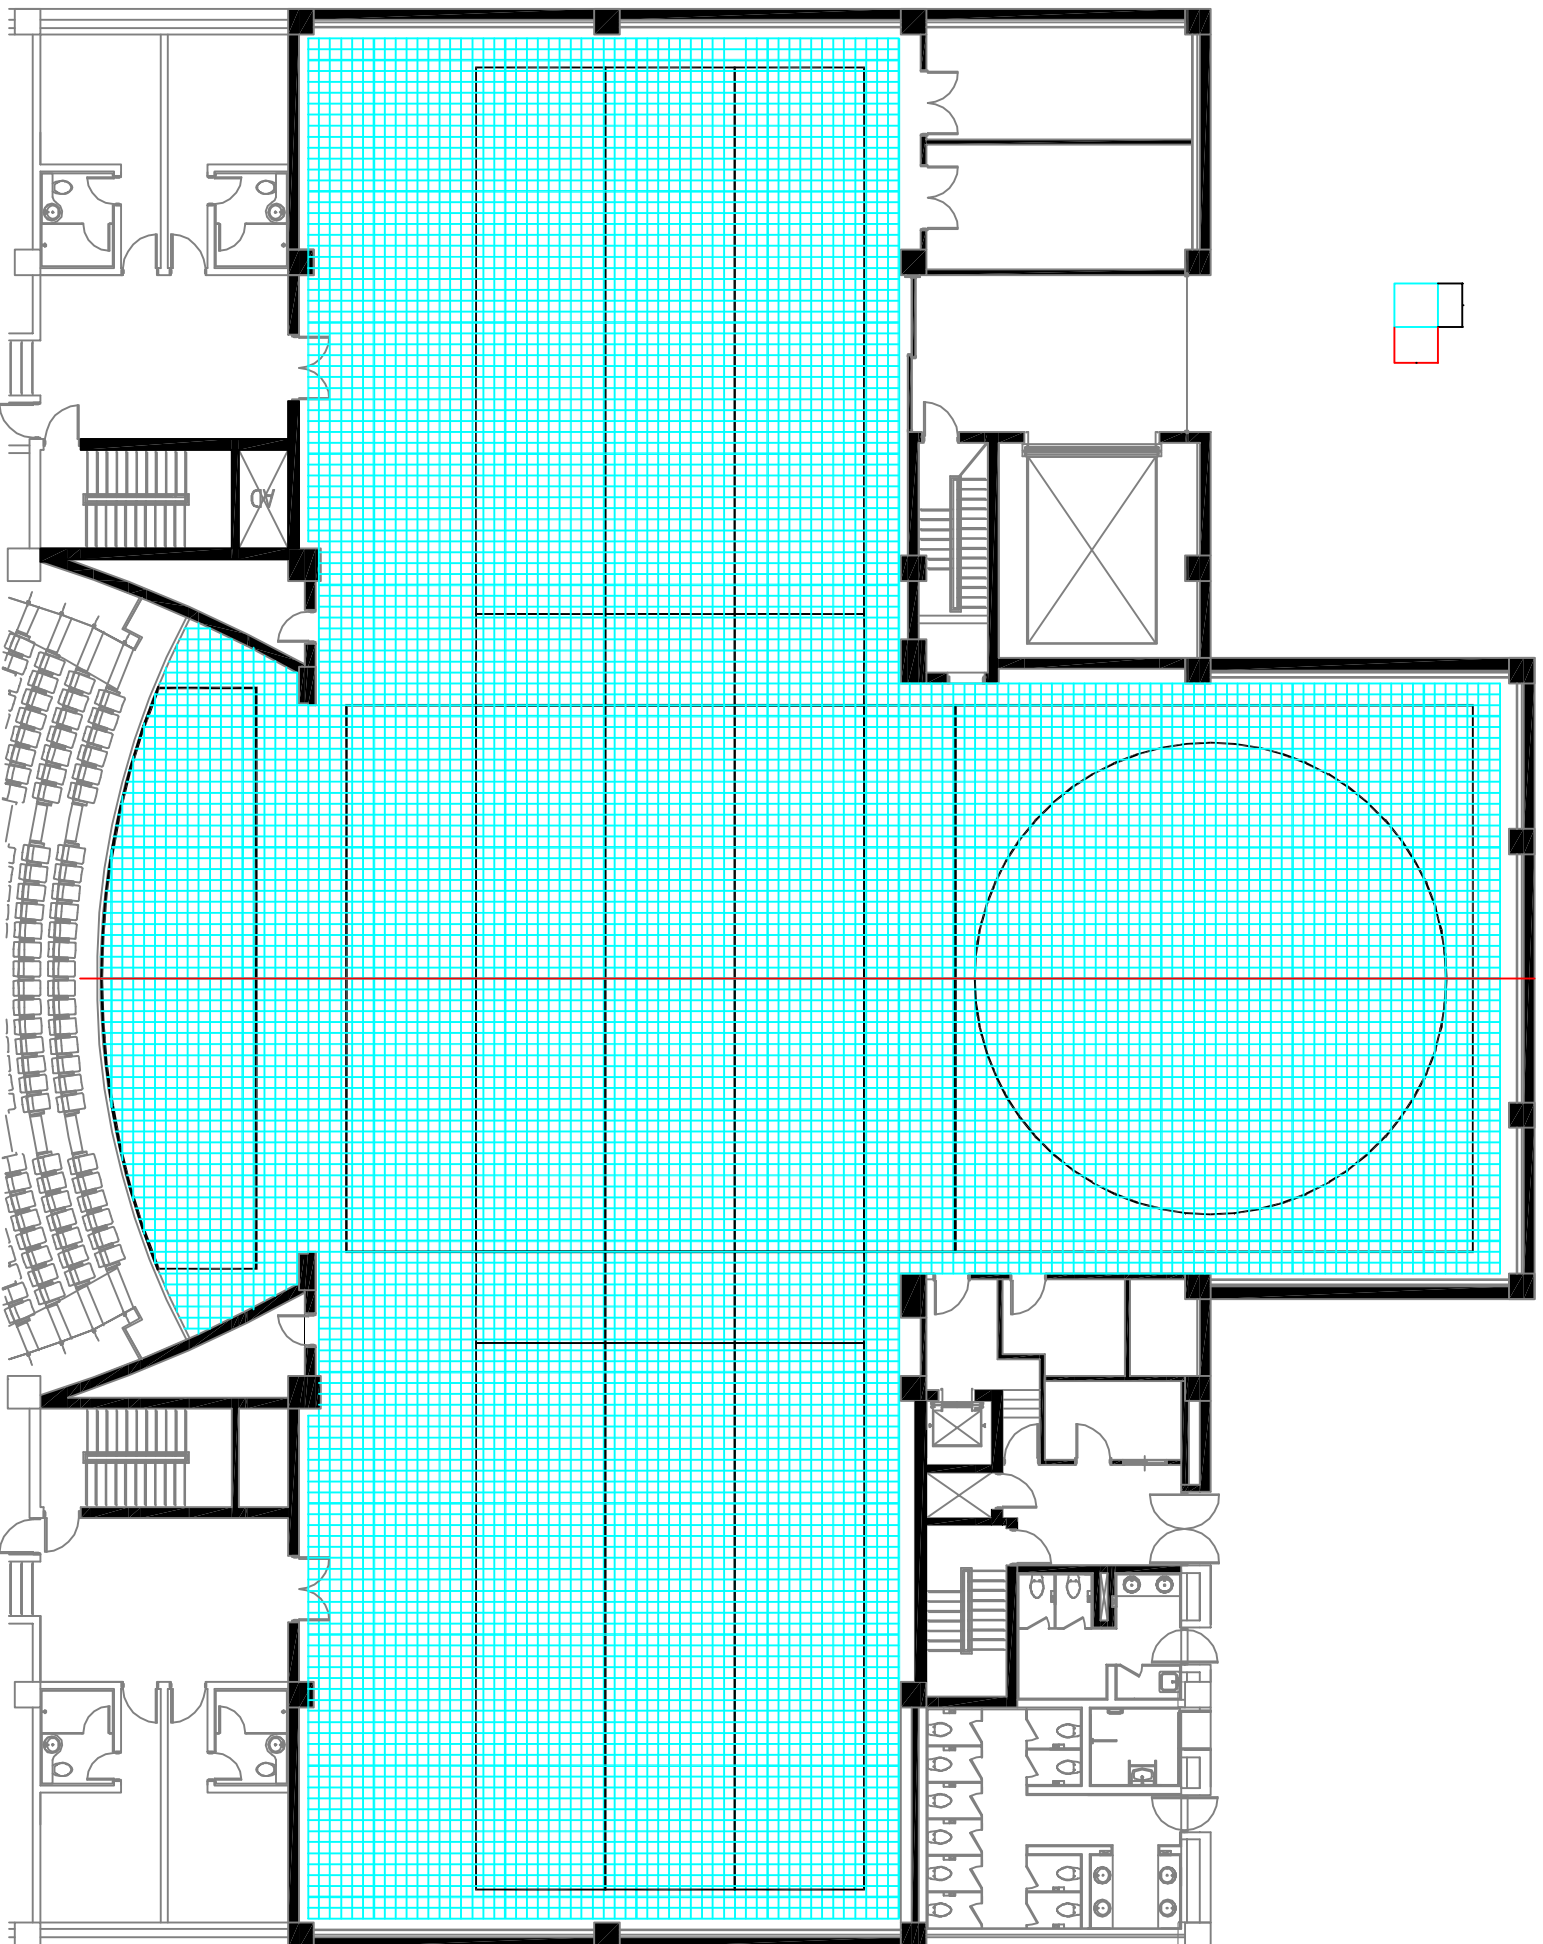

경주 예술의 전당 대공연장 무대 평면도

축척: 1/200 (A3)

SET BATTEN 일람표